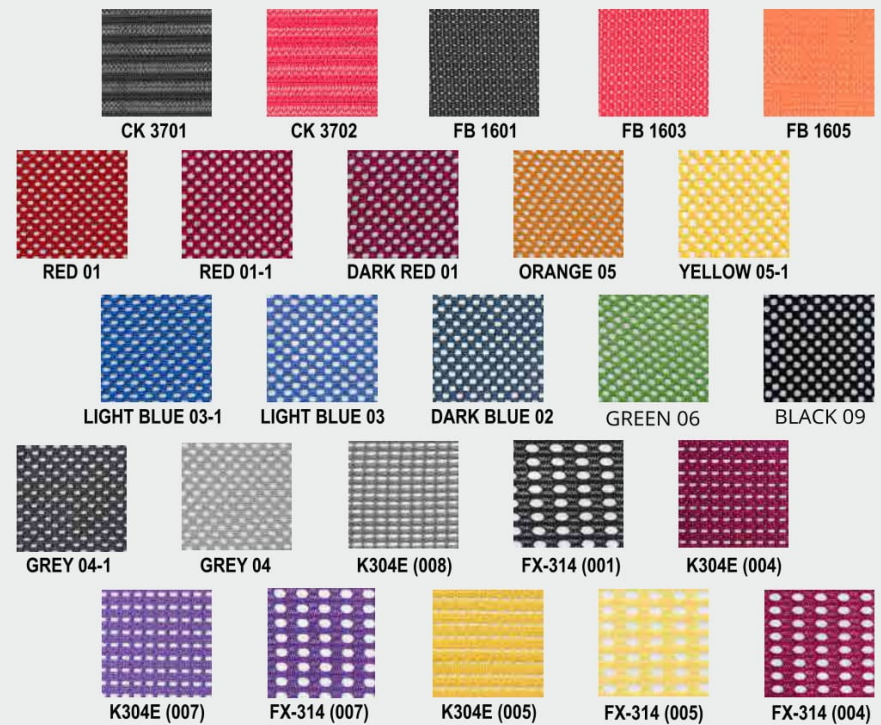

# CHAIRS | MESH for back

\*Colors might differ slightly depending on the printing conditions.  
Please contacts to us to get the sample of color catalogue.