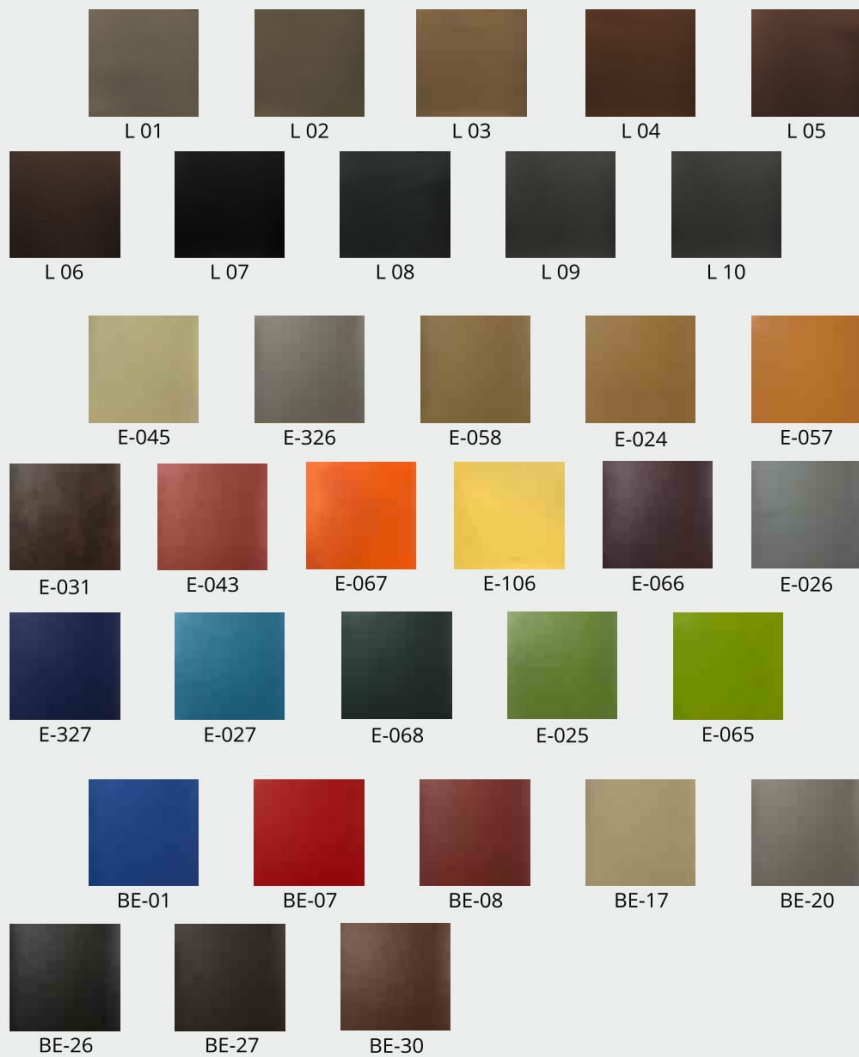

# CHAIRS | MESH for back

\*Colors might differ slightly depending on the printing conditions.  
Please contacts to us to get the sample of color catalogue.