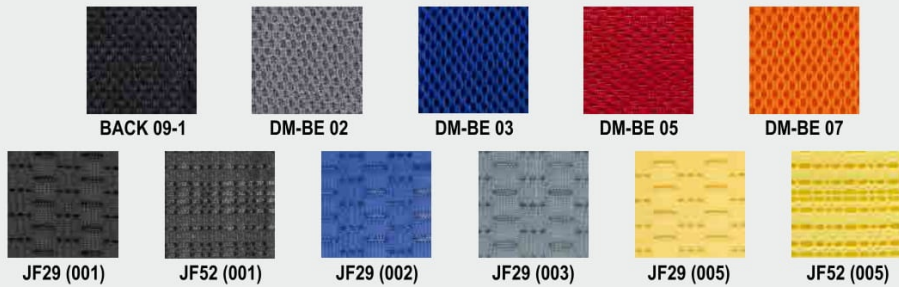

CHAIRS | MESH for seat