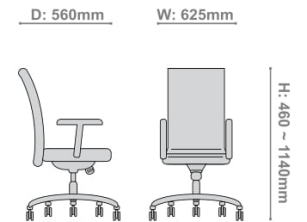

Lucky

Dòng ghế Lucky

Lucky 105