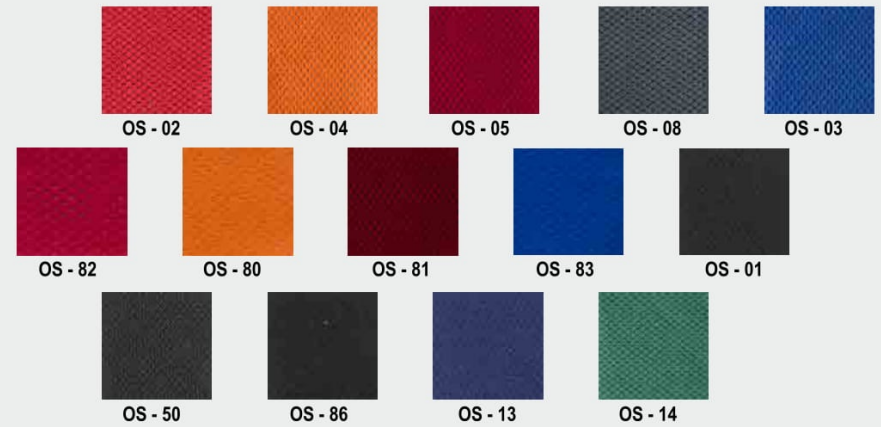

CHAIRS | FABRIC OS