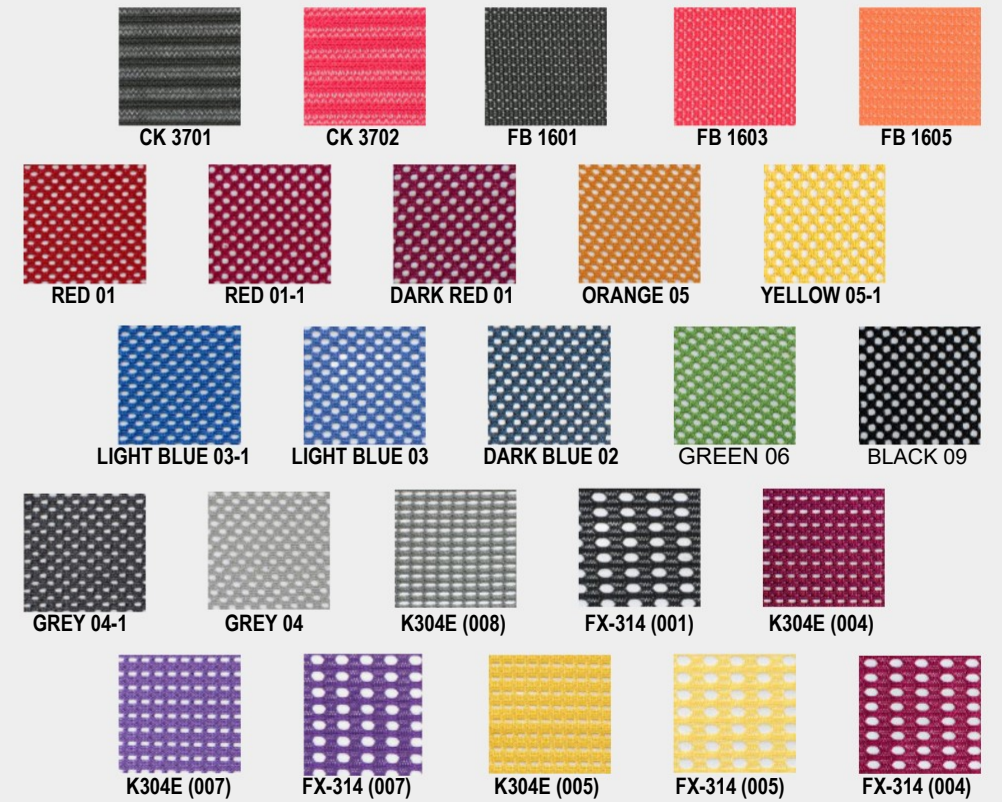

VIX CHAIRS MESH for back

*Colors might differ slightly depending on the printing conditions.
Please contact us to get the sample of color catalogue.