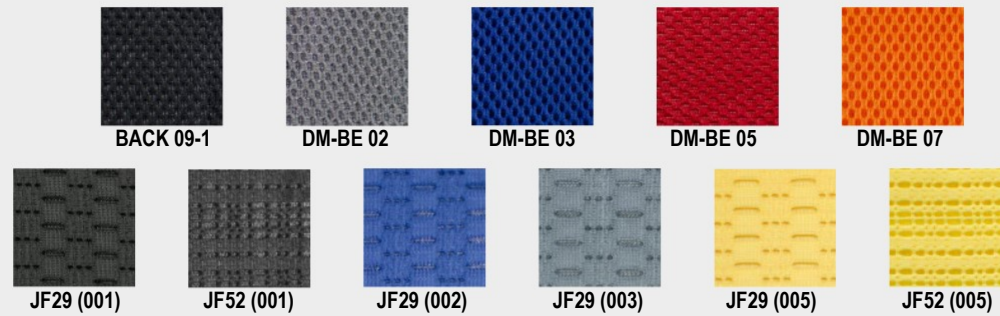

VIX CHAIRS PU

VIX CHAIRS MESH for back

*Colors might differ slightly depending on the printing conditions.
Please contact us to get the sample of color catalogue.

VIX CHAIRS MESH

for seat

VIX CHAIRS FABRIC

Georgia

VIX CHAIRS FABRIÇ OS

VIX CHAIRS MESH Nylon

*Colors might differ slightly depending on the printing conditions .
Please contact us to get the sample of color catalogue.