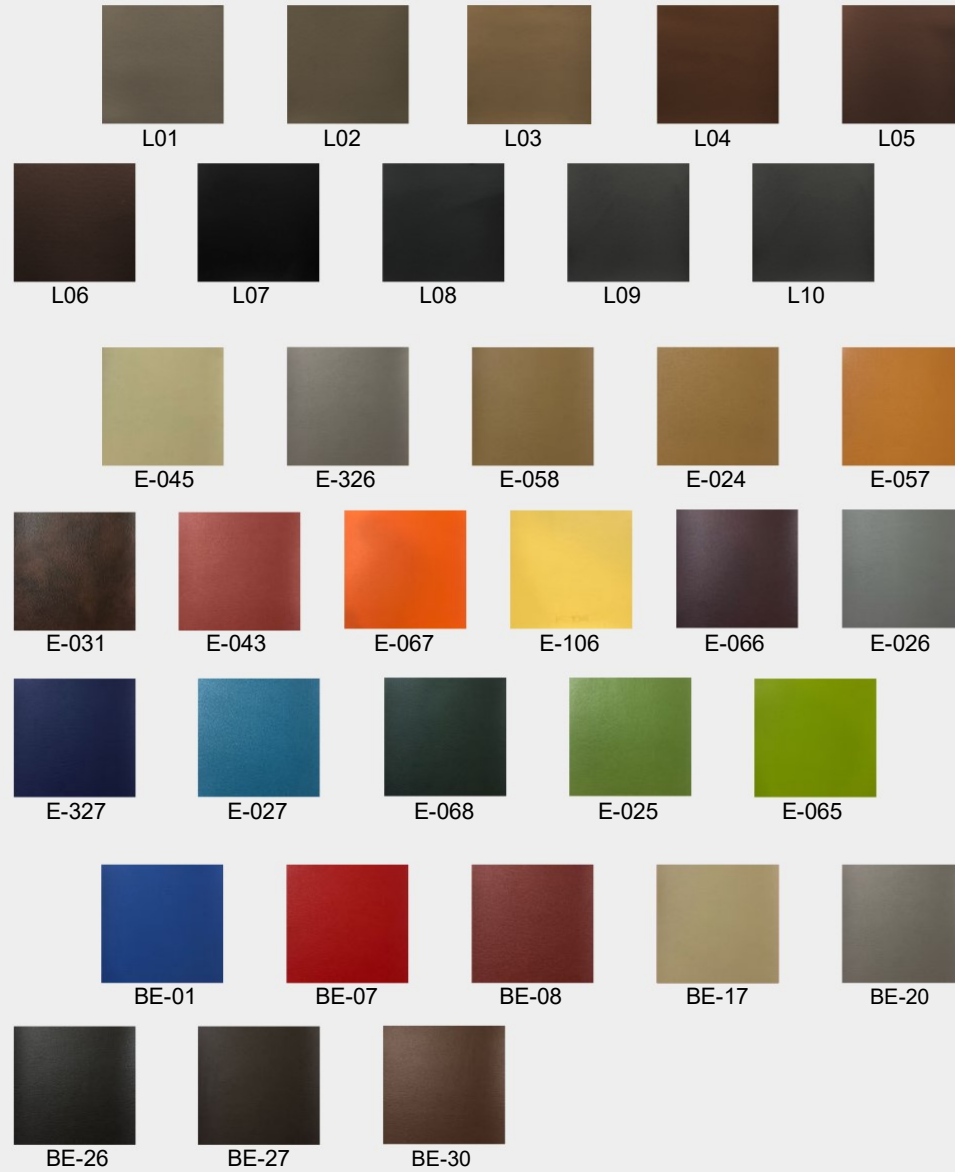

VIX CHAIRS PU